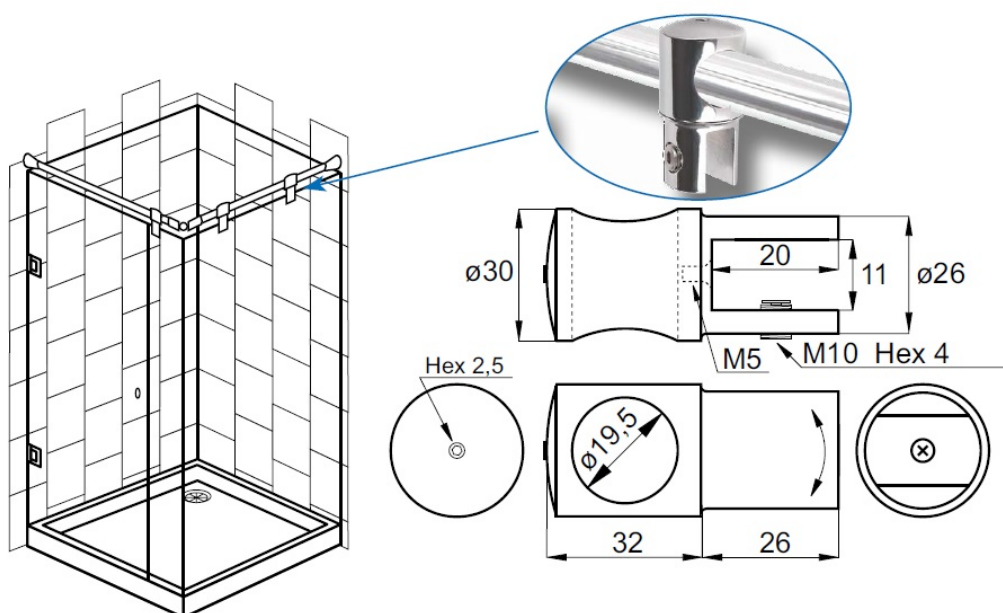

PRODUCT SHEET

Description:

Bar To Glass Centre Bracket, F/ø19mm Tube, Polished Brass, 8-10mm Glass, W/Open Bar Hole

Item number:

15.26.103-8

Units	Box	Carton	HS Code	Barcode
Pcs.	1	50	8302419000	
				5704866506281